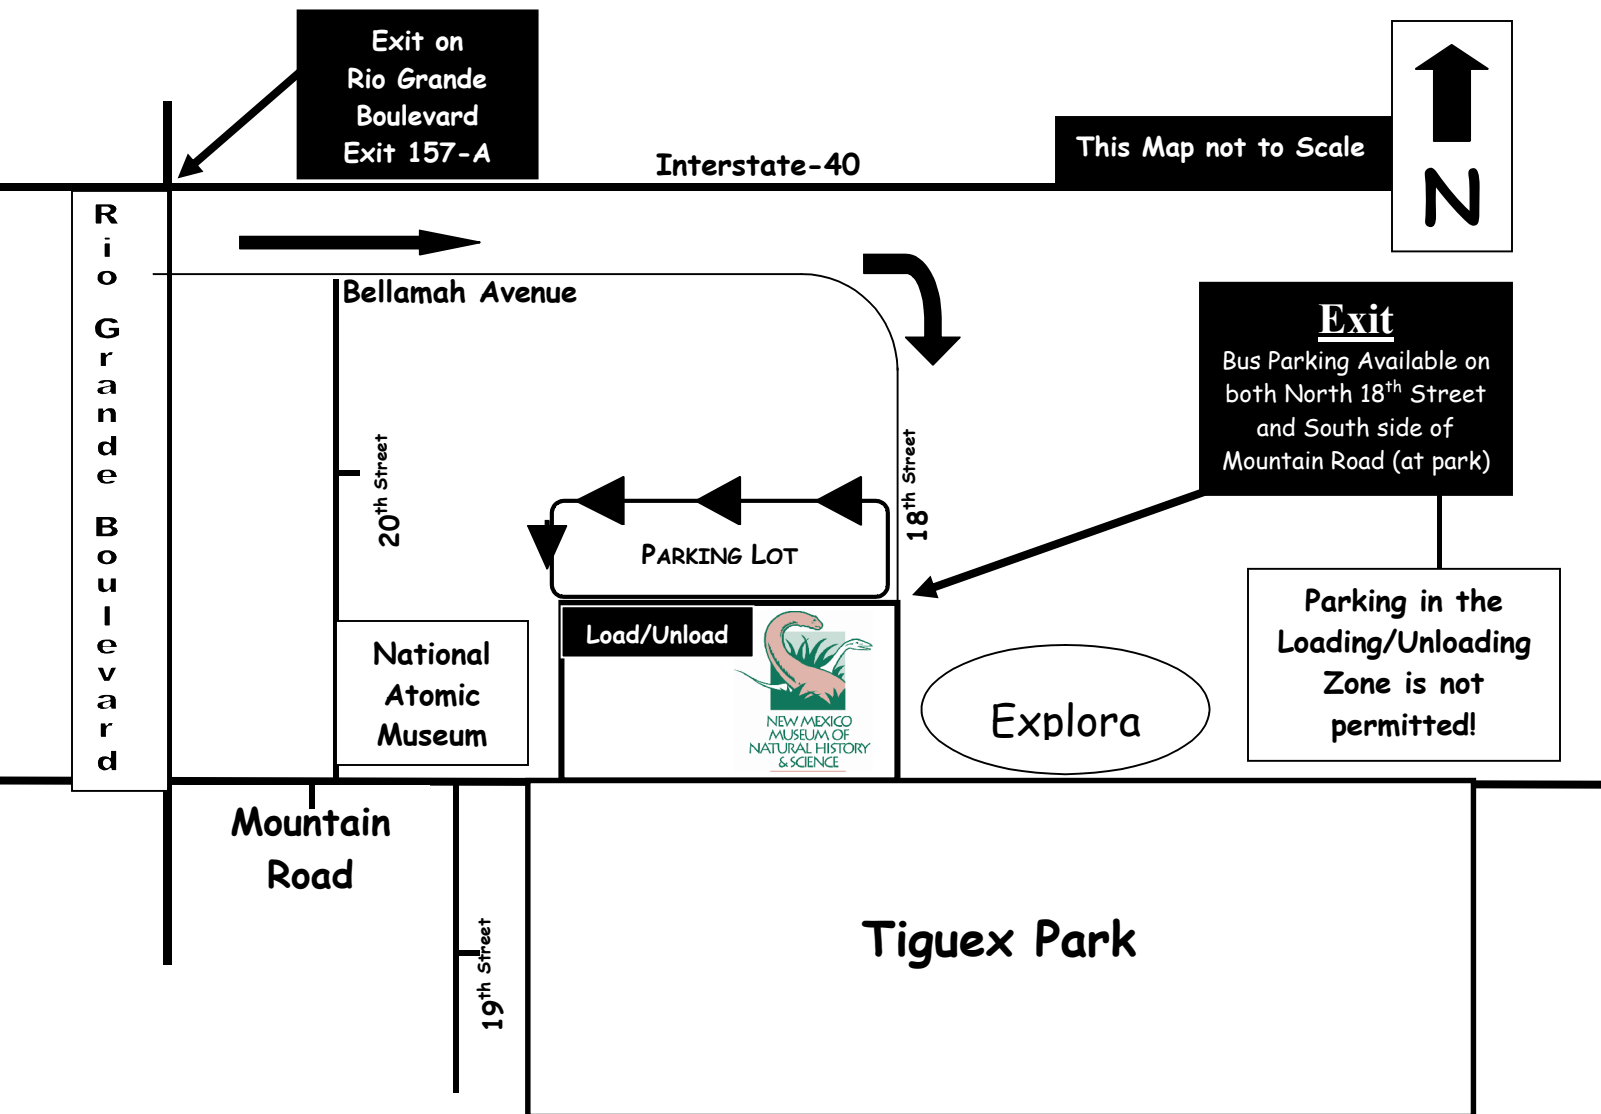

Attention Teachers

The New Mexico Museum of Natural History is proud to announce the opening of a new school group entrance located at the northwest corner of the building. This new entrance will play a major part in improving the experience of the students, as well as making the check in process easier on you, the teacher. Also, this room will double as an eating area in the case of inclement weather. Once you've made your reservation here at the Museum, ask one of our group reservationists about the new School Group entrance. We look forward to seeing you during the new school year!

Running late or having trouble with the directions?
Please call (505) 841-2869 or 841-2892 and let us know.

Reminder
We stop selling tickets 5 minutes before show time. If running late, please call to make other show arrangements.